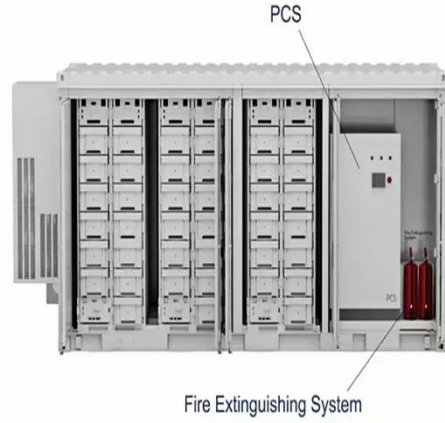

هل بلاط الطاقة الشمسية جيد وأين يمكنني شرائه؟

هل تريد معرفة ما إذا كان سقف منزلك مناسباً لتركيب بلاط السقف الشمسي؟ ... 30w سطح عازمة متكاملة الألواح الكهروضوئية الشمسية سقف القرميد ...

مستقبل أسطح الألواح الشمسية: تلبية احتياجات ...

Oct 18, 2024 · Ryder Montgomery بواسطة 24 الآراء ·
على العلامات: سقف بلاط شمسي الاستدامة مستقبل جدول
المحتويات ثورة في الأسطح: صعود البلاط الشمسي البلاط
الشمسي: تزويد المباني بالطاقة بأسلوب أسطح البلاط الشمسي:
مستقبل مشرق في الأفق ...

عودة بلاط السقف الشمسي إلى أوروبا

لكن استخدام البلاط الشمسي يُمثل خياراً اقتصادياً مناسباً عند استبدال الأسقف القديمة (حيث تنخفض فترة الاسترداد الفعلية إلى 8-14 عاماً)، أو في المناطق التاريخية ذات القيود التخطيطية، أو حيث ...