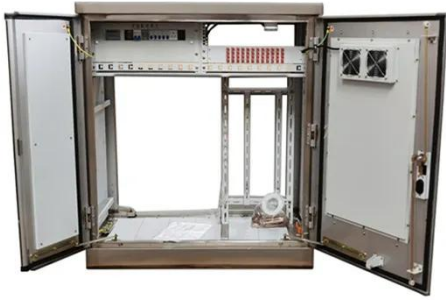

اتصل بنا

لطلبات الكتالوج، الأسعار، أو الشراكات، يرجى زيارة:
<https://logopediavirgendelcarmen.es>