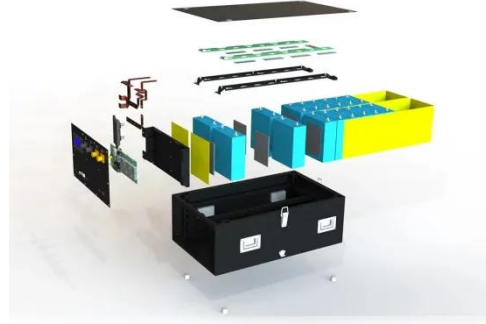

...

ثلاجات عرض كعك زجاجية منحنية مزدوجة الطبقات

...

تصميم case display refrigerated commercial Icoldbox features high-efficiency large-capacity merchandising, superior cooling performance, and a stylish anti-fog glass front panel, elegantly ...

زجاج منحنى مزدوج: حل معماري متقدم لتميز التصميم ...

اكتشف تقنية الزجاج المنحني المزدوج الثورية التي تقدم قوة هيكلية فائقة، ووضوح بصري استثنائي، وإمكانيات تطبيق متنوعة للتطبيقات المعمارية والسيارات.

زجاج منحنى ومنحز حسب الطلب | مورد زجاج Shenxun

1 day ago · Shenxun هي متخصصة شركة هي الزجاج تصنيع في لديها خبرة 20 عاماً. انقر هنا لمعرفة المزيد!